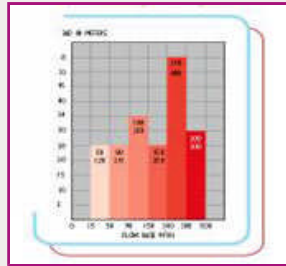

EJS
Heavy Duty
Self
Priming
Centrifugal
Contractors
Pumps