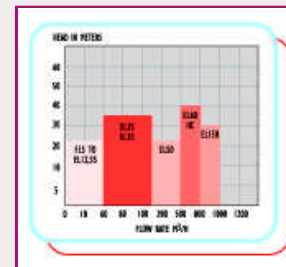

EL - Electric
Submersible
Slurry