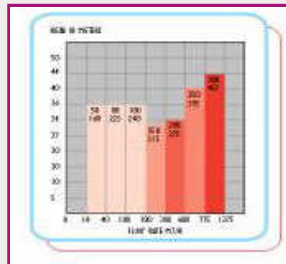

EJT
Heavy Duty
Self
Priming
Centrifugal
Municipal
Pumps