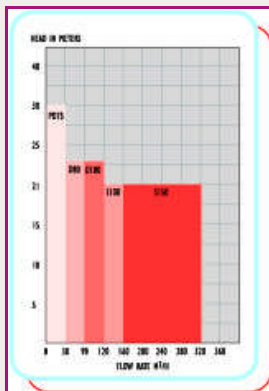

## SELWOOD

**PD  
Diaphragm**

**D&S  
Automatic  
Priming  
and Solids  
Handling**

The graphs shows the Maximun Head Flows