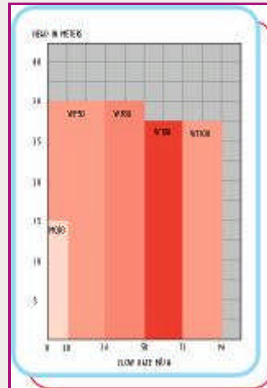

## PRATISSOLI

**MS -  
High  
Volume  
High  
Pressure**

**VS -  
Ultra  
High  
Pressure**

## INTERPUMP

**WW -  
Industrial  
High  
Pressure**

**TW -  
Industrial  
High  
Pressure**

## FLEXIAN

**WT -  
Water  
and  
Trash**

**BF -  
Sludge**