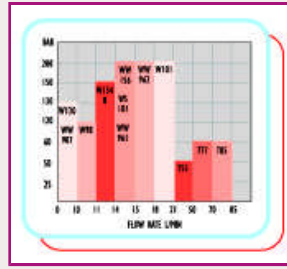

**WW -
Industrial
High
Pressure**