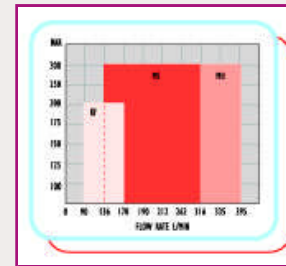

## JUROP

**PN -  
Rotary  
Vane  
Vacuum**

**VL -  
Rotary  
Lobe**

## PRATISSOLI

**MS -  
High  
Volume  
High  
Pressure**

**VS -  
Ultra  
High  
Pressure**